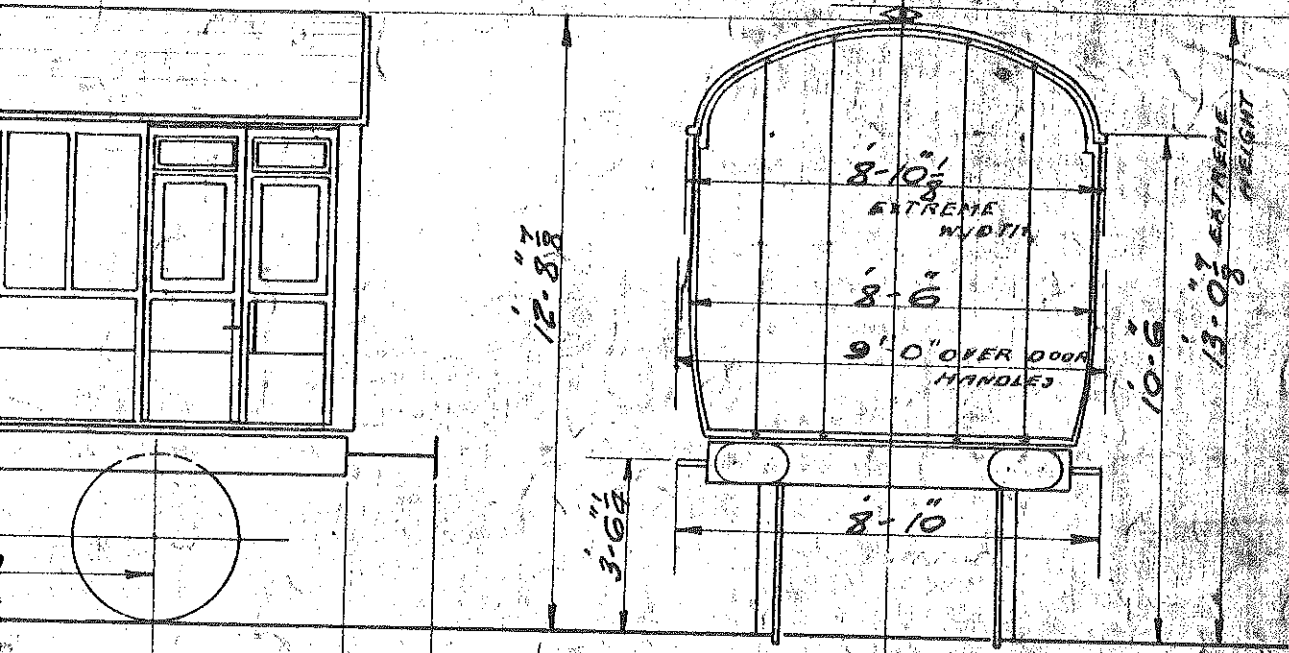

CODE: 1201

CARRIAGE N°

201, Built 1912, by G^t Northern Ry.

General Drawing N° 1310-N

Underframe " "

Bogie " "

1 FIRST CLASS OPEN COMP? 10 SEATS.

1 " " SMOKING " 5 "

1 THIRD " COMP? 8 "

1 ATTENDANTS "

2 LAVATORIES.

WEIGHT - 26-4-2

ELECTRIC LIGHT

VAC. BRAKE

COMPOSITE
C. L. C. BOGIE ~~FIRST~~ SALOON.

(13-B-32)