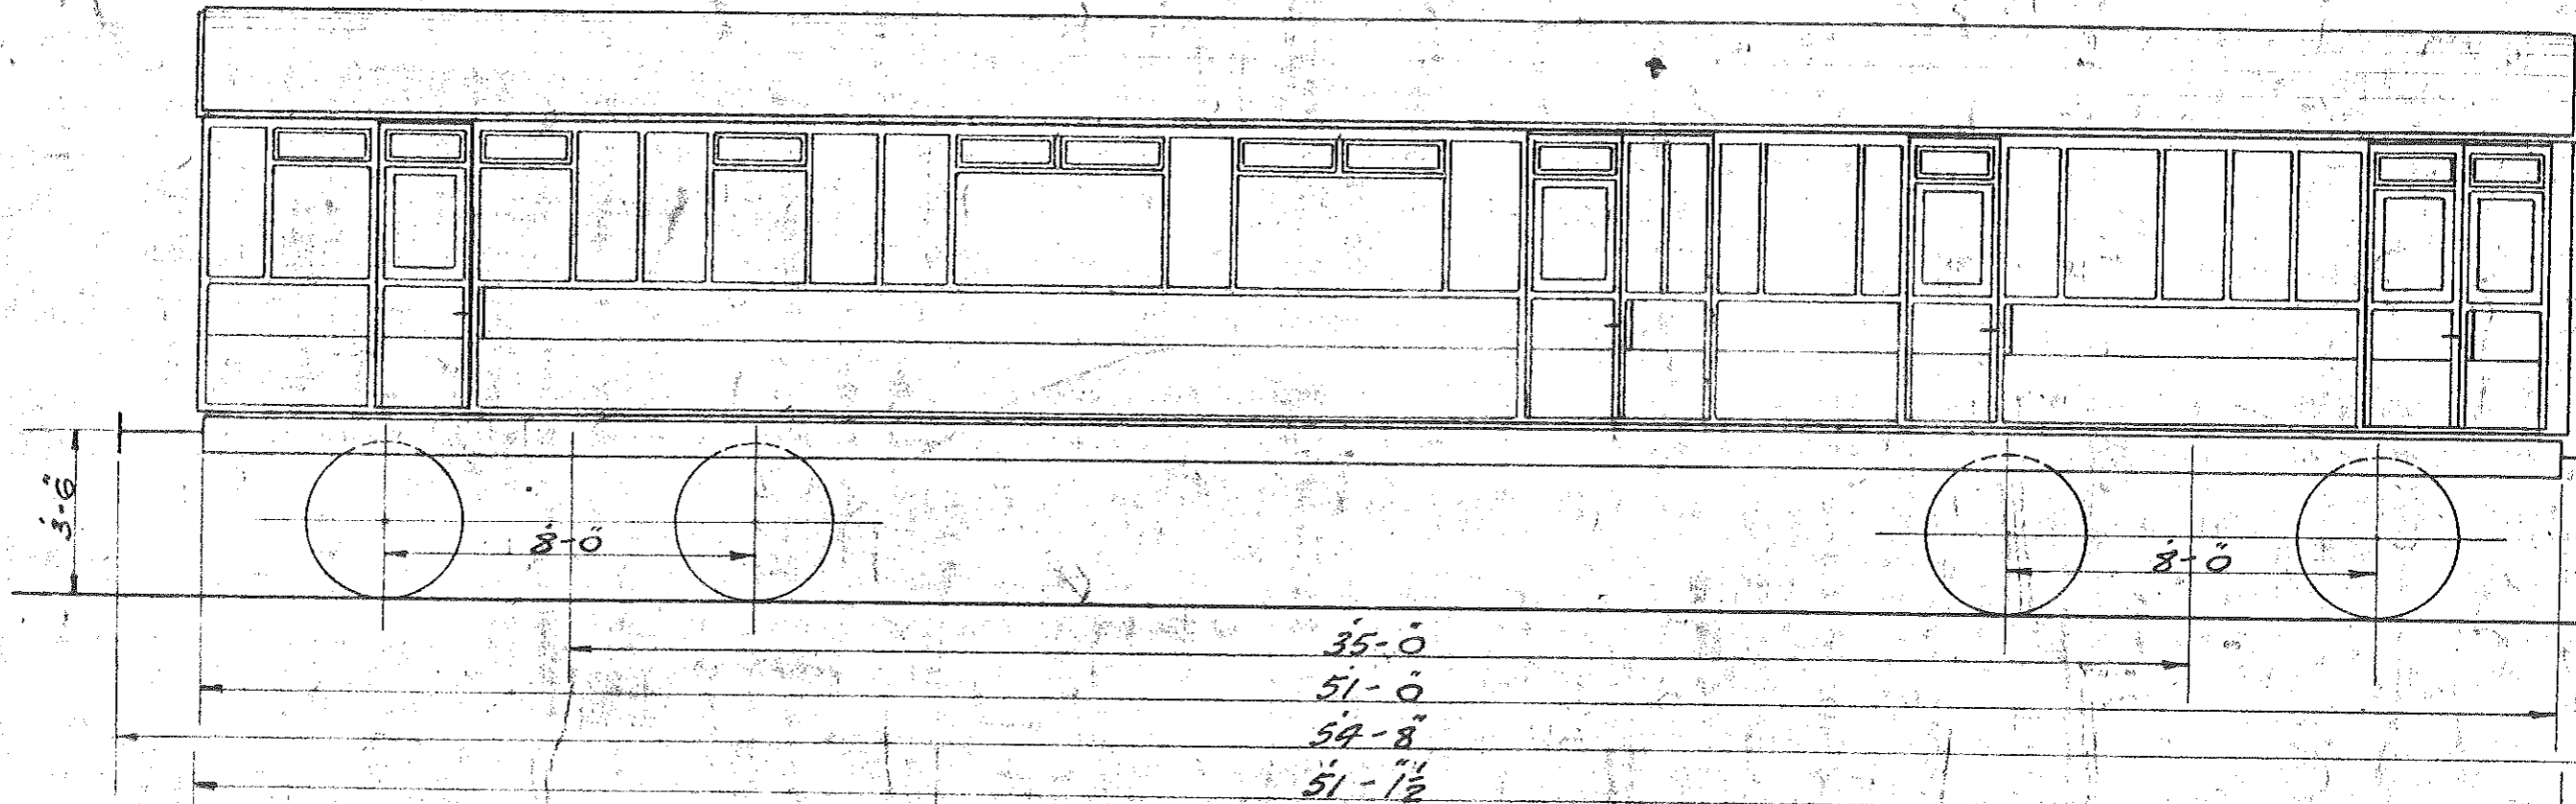

CODE: 1201

CARRIAGE N°

201, Built 1912, by G^t Northern Ry.

General Drawing N° 1310-N

Underframe " "

Bogie " "

1 FIRST CLASS OPEN COMP? 10 SEATS.

1 " " SMOKING " 5 "

1 THIRD " COMP? 8 "

1 ATTENDANTS "

2 LAVATORIES.

WEIGHT - 26-4-2

ELECTRIC LIGHT

VAC. BRAKE

COMPOSITE
C. L. C. BOGIE ~~FIRST~~ SALOON.

(13-B-32)